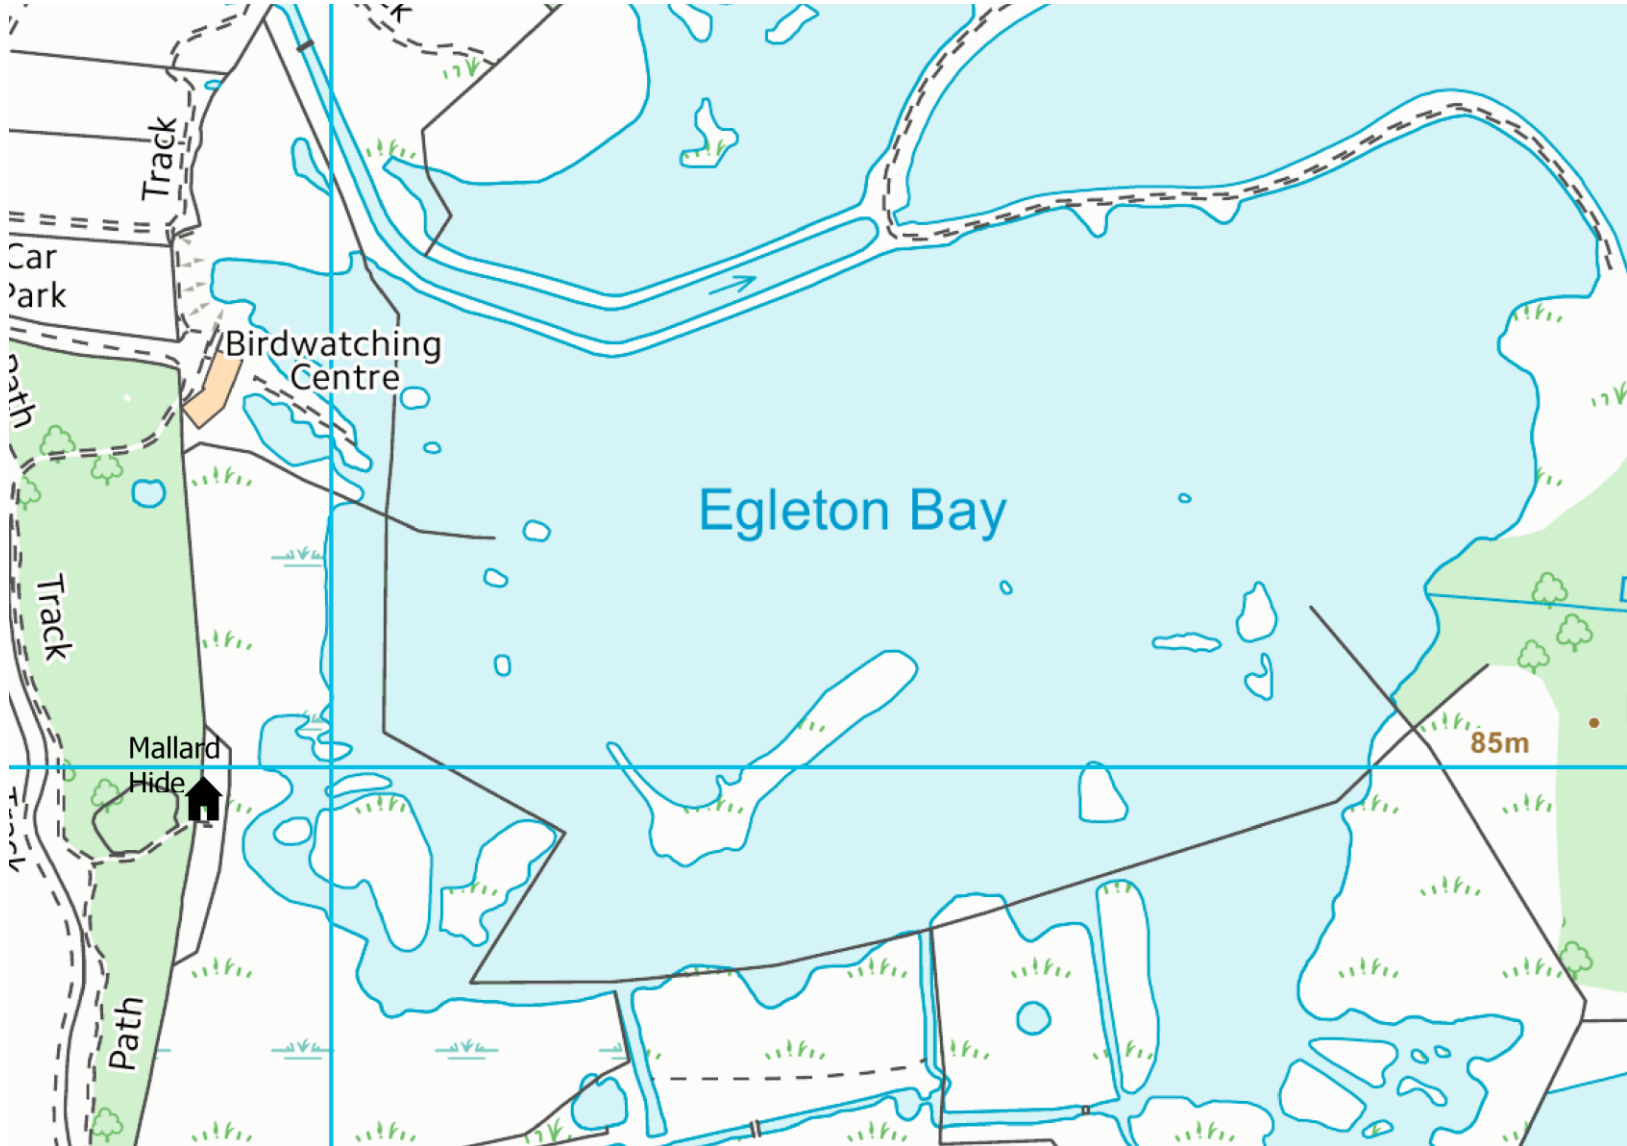

# Lagoon 1

Date

Time

Recorder